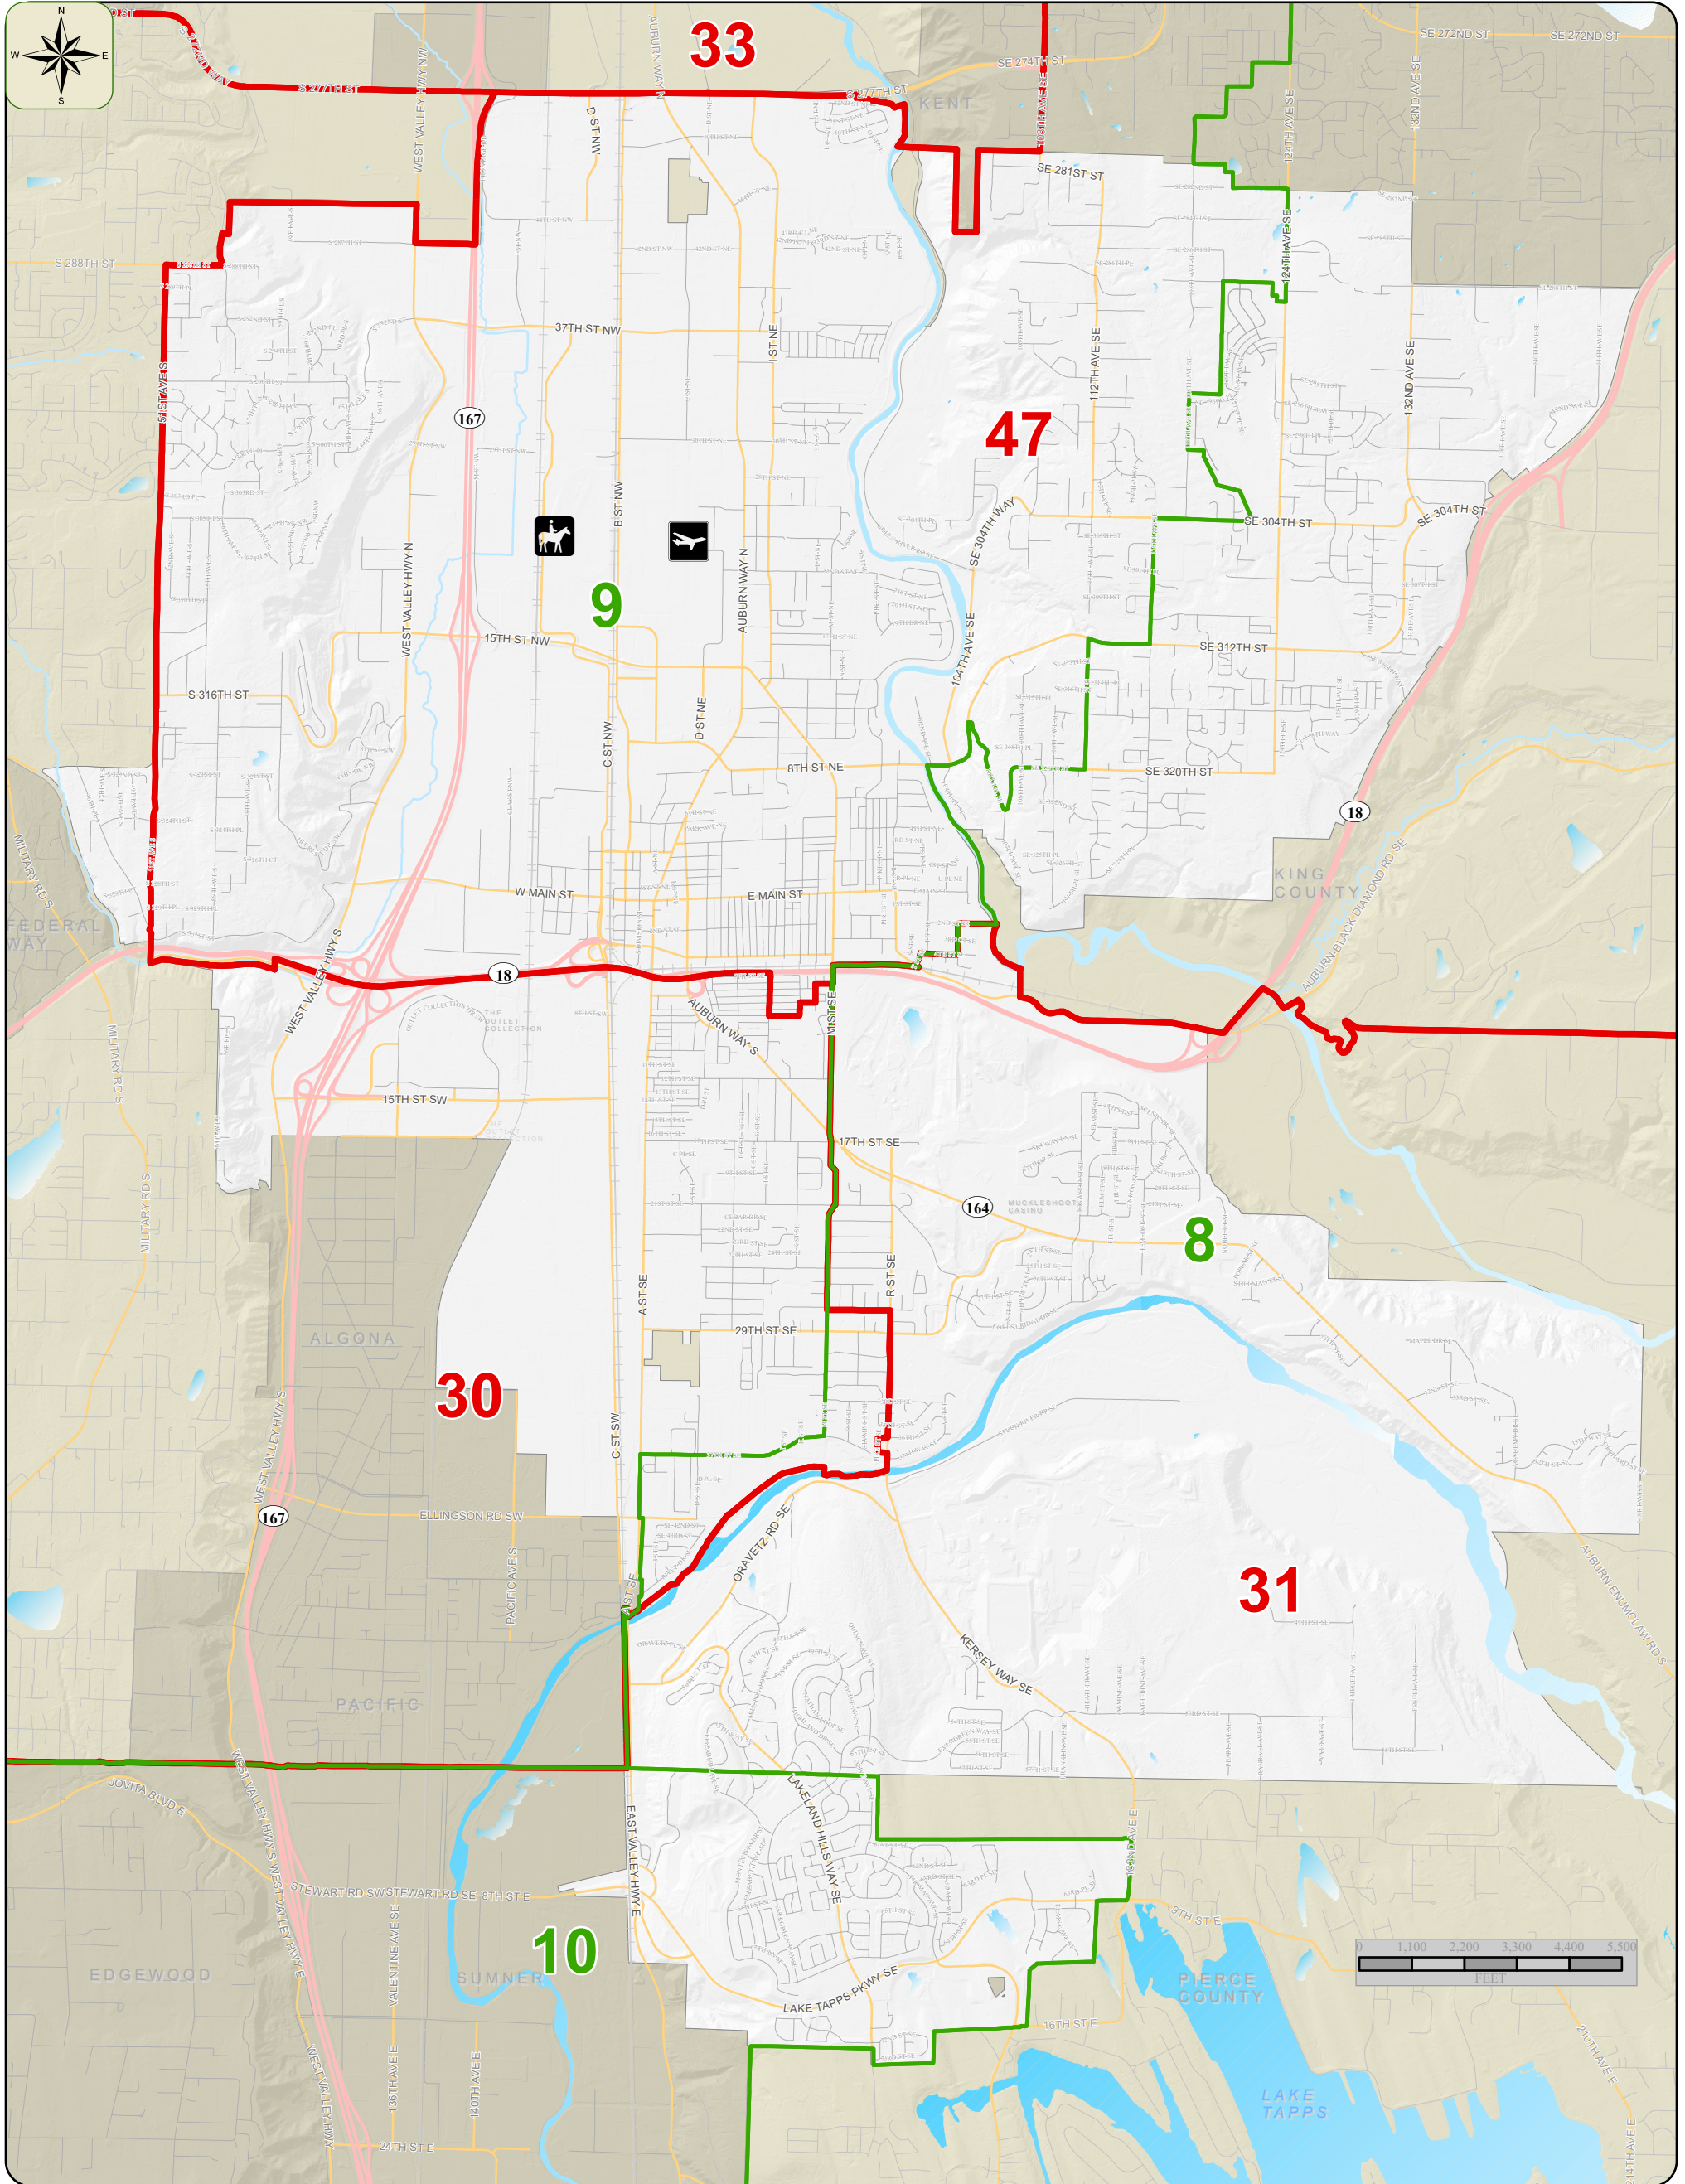

City of Auburn Electoral Districts

- | Electoral Districts | Hydrology | Political Boundaries |
|-----------------------|------------------|--------------------------|
| Federal Congressional | Streams | City of Auburn |
| State Legislature | Lakes and Rivers | Surrounding Cities |
| | | King and Pierce Counties |